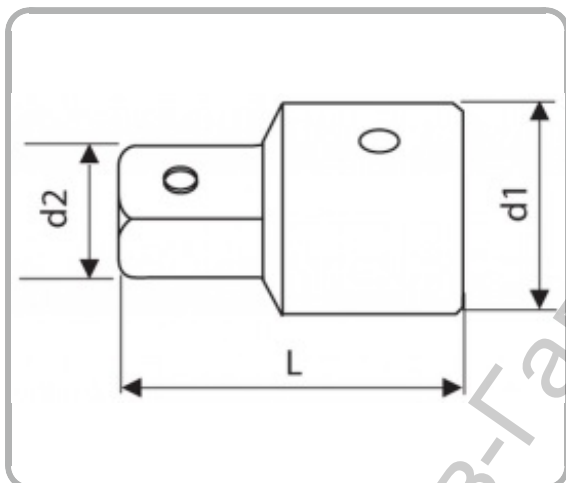

3/4" TO 1" COUPLER | E033802

Description

- ISO 3316 - DIN 3123 - ISO 1174-1
- Fitted with safety lock.
- Chrome vanadium steel.
- Matt Chrome finish.
- For manual use.

Information

EAN	3258950338026
d1 [mm]	38
d2 [mm]	33.5
L [mm]	62
Conditioning	1
[g]	340